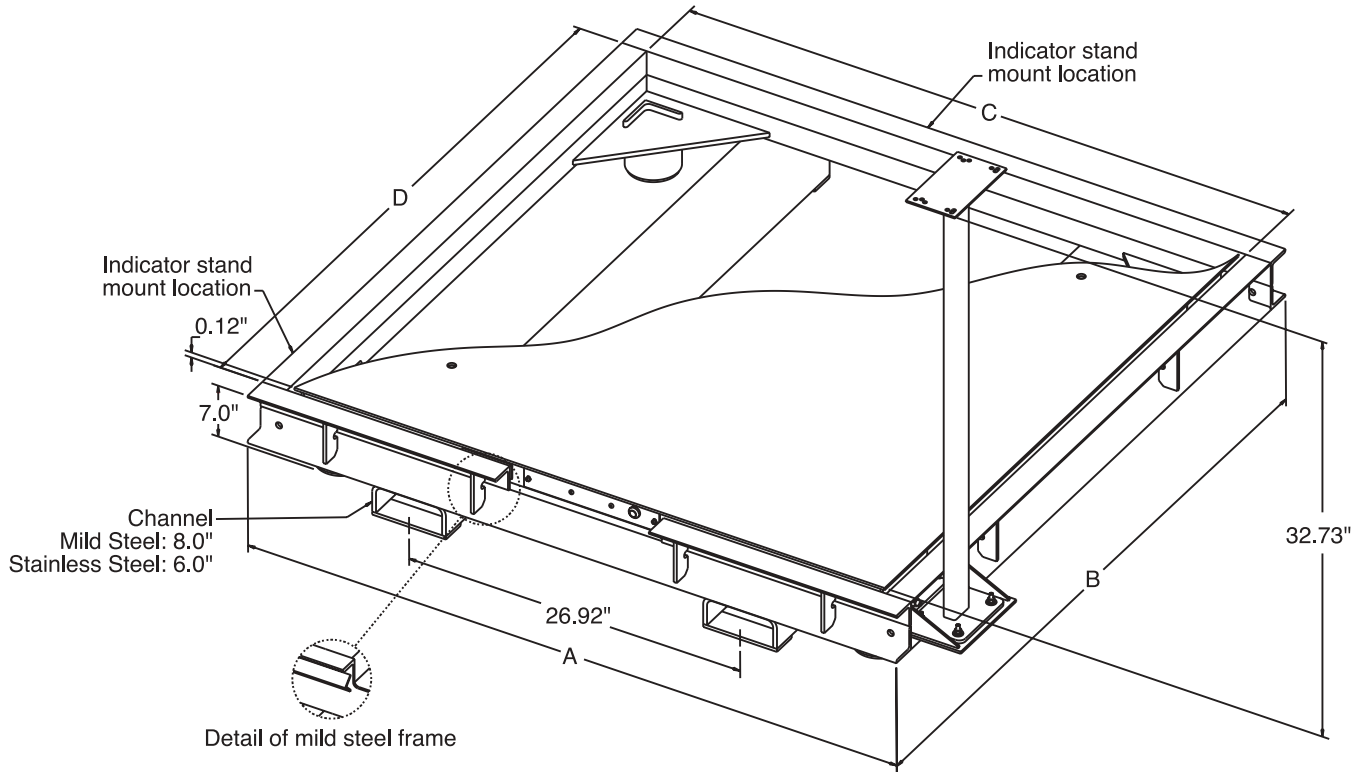

RoughDeck™ Accessories Portability Frames

RoughDeck HP Portability Frames

PART #	SIZE (W x L)	EST. SHIP WEIGHT
77943	4' x 4'	260 lb
77944	5' x 5'	385 lb
19352	Floor stand for indicator, 36.3" high, mild steel*	11 lb
79068	Indicator stand mounting bracket	5 lb

RoughDeck SS Portability Frames

PART #	SIZE (W x L)	EST. SHIP WEIGHT
77945	4' x 4'	260 lb
77946	5' x 5'	385 lb
28740	Floor stand for indicator, 36.3" high, stainless steel*	11 lb
79069	Indicator stand mounting bracket	5 lb

* Works with IQ plus 310, IQ plus 355, IQ plus 390 DC, IQ plus 590 DC, IQ 700, UMC444, UMC555

Portability Frame Dimensions

4' x 4'

A:	51.92 (1318 mm) mild steel
	52.75 (1339 mm) stainless steel
B:	51.92 (1318 mm) mild steel
	52.75 (1339 mm) stainless steel
C:	48.75 (1238 mm)
D:	48.75 (1238 mm)

5' x 5'

A:	63.92 (1623 mm) mild steel
	64.75 (1644 mm) stainless steel
B:	63.92 (1623 mm) mild steel
	64.75 (1644 mm) stainless steel
C:	60.75 (1543 mm)
D:	60.75 (1543 mm)
Distance from floor to inside of strap on the fork entry	
	Mild Steel: 3/4"
	Stainless Steel: 1/2"
Distance from inside of strap to top of the fork entry	
	Mild Steel: 2"
	Stainless Steel: 2 1/4"